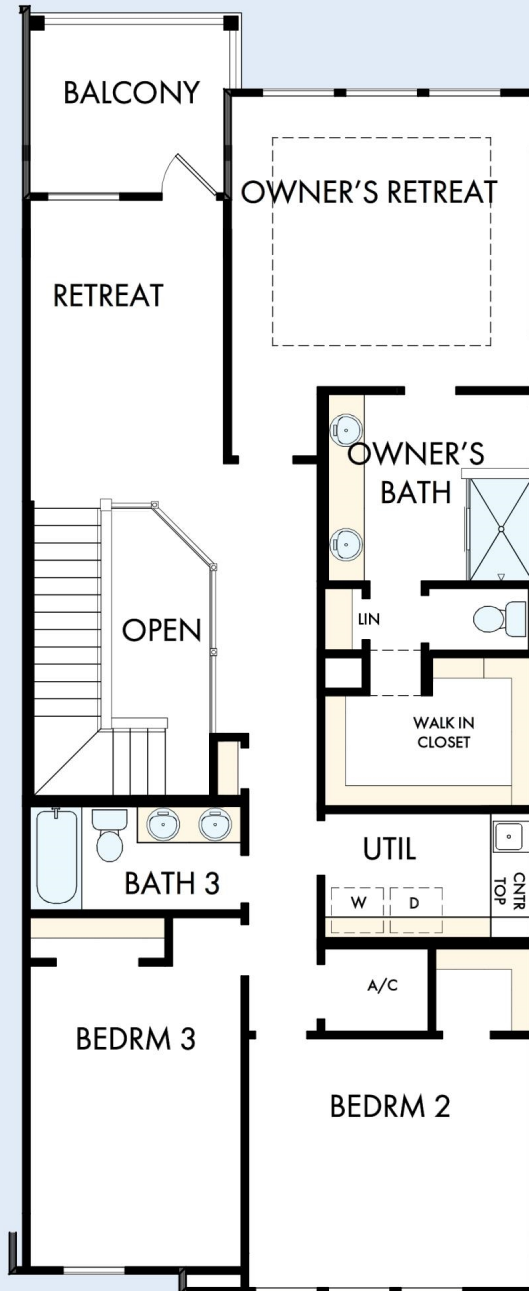

THE ACOSTA

10227 MINERAL RD

See a David Weekley Homes Sales Consultant for details. Prices, plans, dimensions, features, specifications, materials, and availability of homes or communities are subject to change without notice or obligation. Illustrations are artist's depictions only and may differ from completed improvements. Copyright © 2026 David Weekley Homes - All Rights Reserved. Jacksonville, FL

DavidWeekleyHomes.com