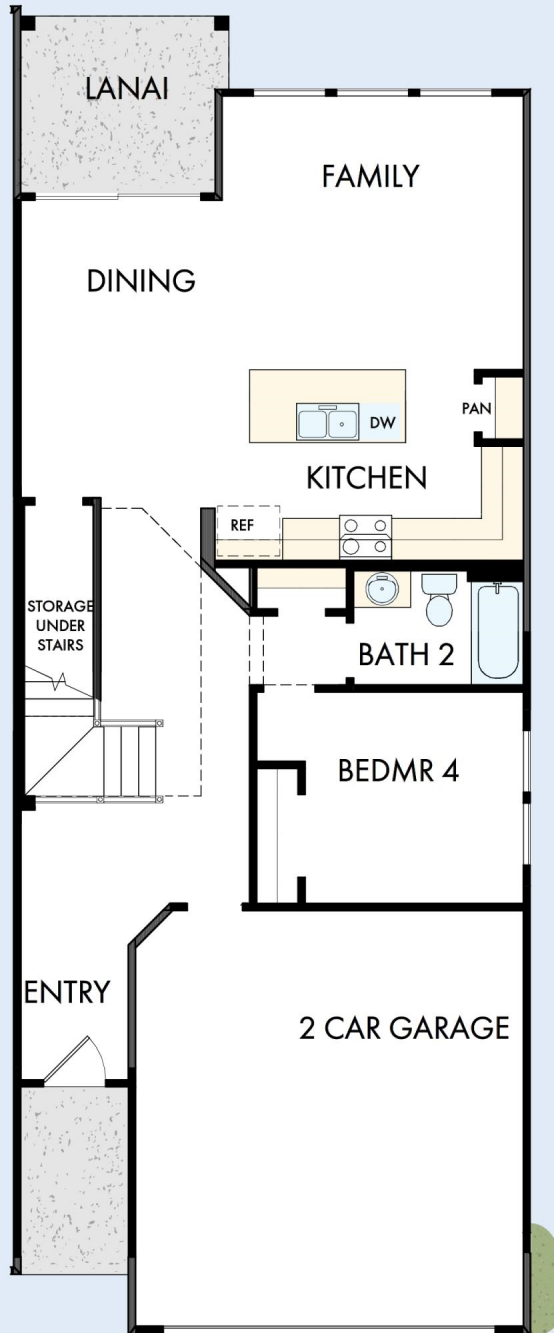

# THE ACOSTA

10227 MINERAL RD

Exterior B

2,291 sq. ft.

4 Bedrooms

3 Full Baths

2 Car Garage

**Sandra A.**

# THE ACOSTA

10227 MINERAL RD

2,291 sq. ft. • 4 Bedrooms • 3 Full Baths • 2 Car Garage

49090264 JAC

1/8/2026

DavidWeekleyHomes.com