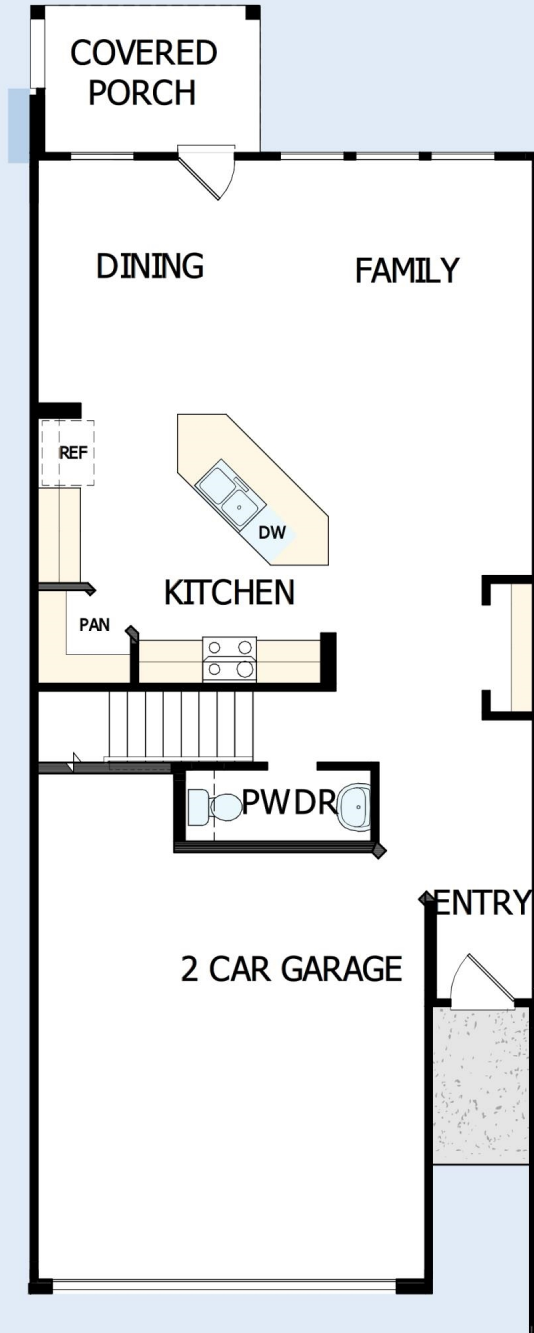

THE MECKLENBURG

165 HALITE LANE

Exterior B

2,013 sq. ft.

3 Bedrooms

2 Full Baths

1 Half Bath

2 Car Garage

Imagination
by David Weekley Homes

THE MECKLENBURG

165 HALITE LANE

2,013 sq. ft. • 3 Bedrooms • 2 Full Baths • 1 Half Bath • 2 Car Garage

36290052 CHA

9/25/2024

THE MECKLENBURG

165 HALITE LANE