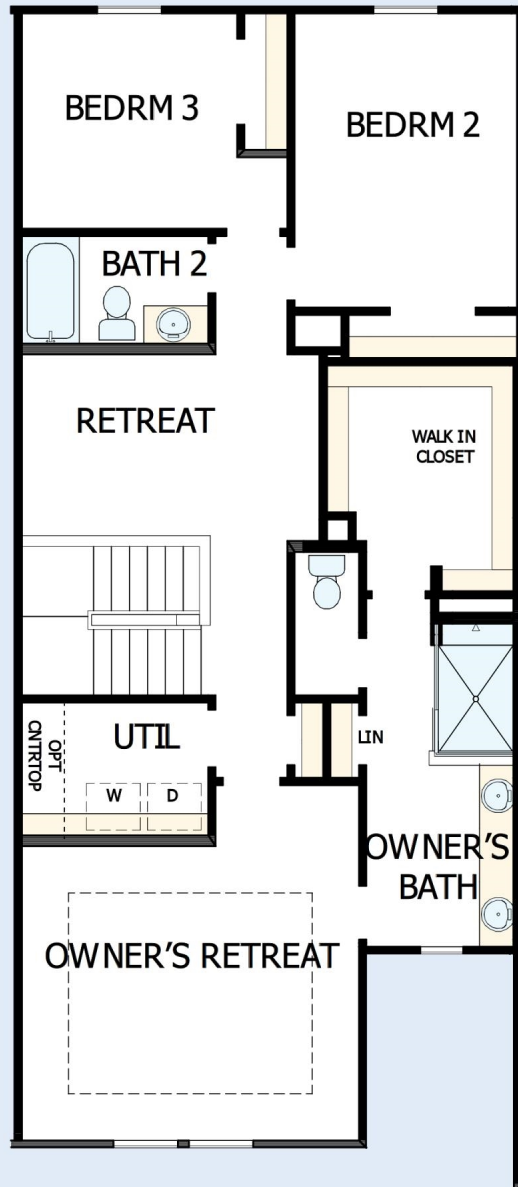

Imagination
by David Weekley Homes

THE MECKLENBURG

165 HALITE LANE

2,013 sq. ft. • 3 Bedrooms • 2 Full Baths • 1 Half Bath • 2 Car Garage

36290052 CHA

9/25/2024

THE MECKLENBURG

165 HALITE LANE