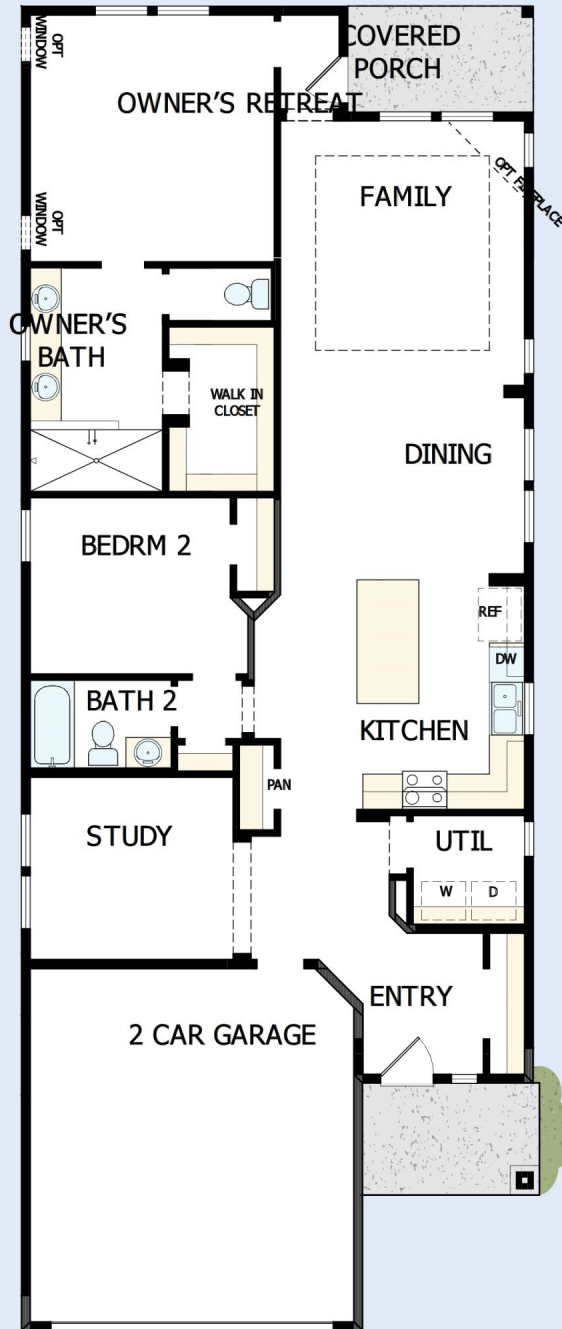

THE WHITFIELD

1192 LINN COVE COURT

Exterior A

1,638 sq. ft.

2 Bedrooms

2 Full Baths

2 Car Garage

Crystal W.

David Weekley
Homes

THE WHITFIELD

1192 LINN COVE COURT

1,638 sq. ft. • 2 Bedrooms • 2 Full Baths • 2 Car Garage

41400163 NAS

11/13/2024

See a David Weekley Homes Sales Consultant for details. Prices, plans, dimensions, features, specifications, materials, and availability of homes or communities are subject to change without notice or obligation. Illustrations are artist's depictions only and may differ from completed improvements. Copyright © 2024 David Weekley Homes - All Rights Reserved. Gallatin, TN