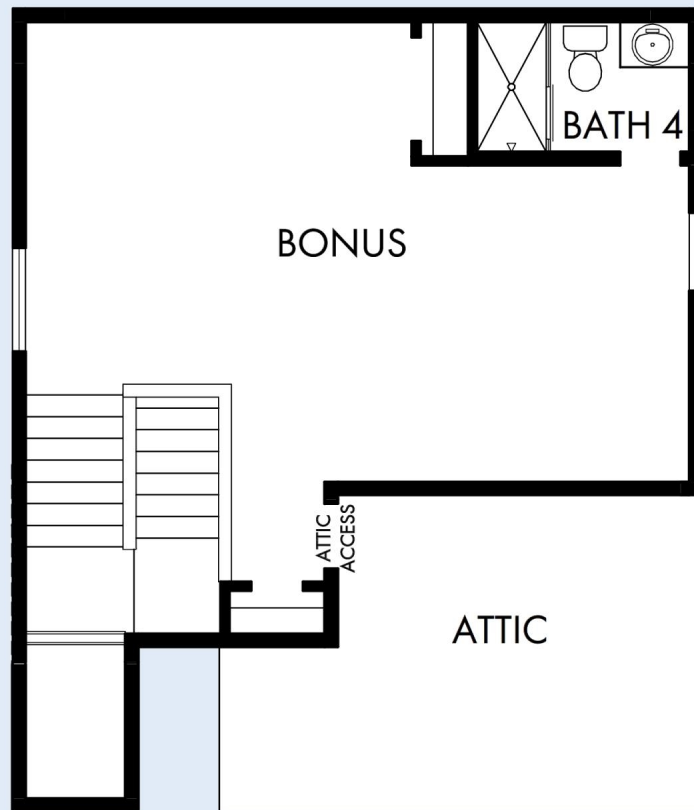

THE DEVIN

2375 W 162ND AVENUE

See a David Weekley Homes Sales Consultant for details.
Prices, plans, dimensions, features, specifications, materials,
and availability of homes or communities are subject to
change without notice or obligation. Illustrations are artist's
depictions only and may differ from completed improvements.
Copyright © 2026 David Weekley Homes - All Rights Reserved.
Broomfield, CO

DavidWeekleyHomes.com