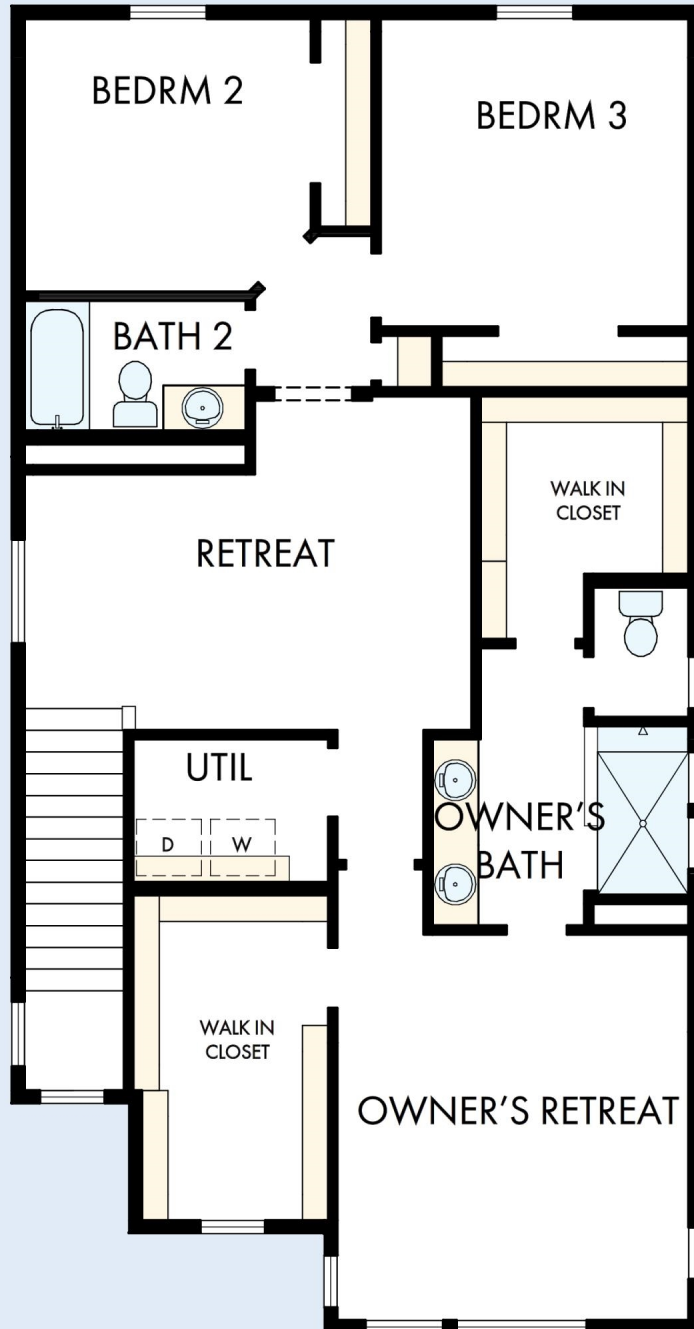

THE DEVIN

2375 W 162ND AVENUE