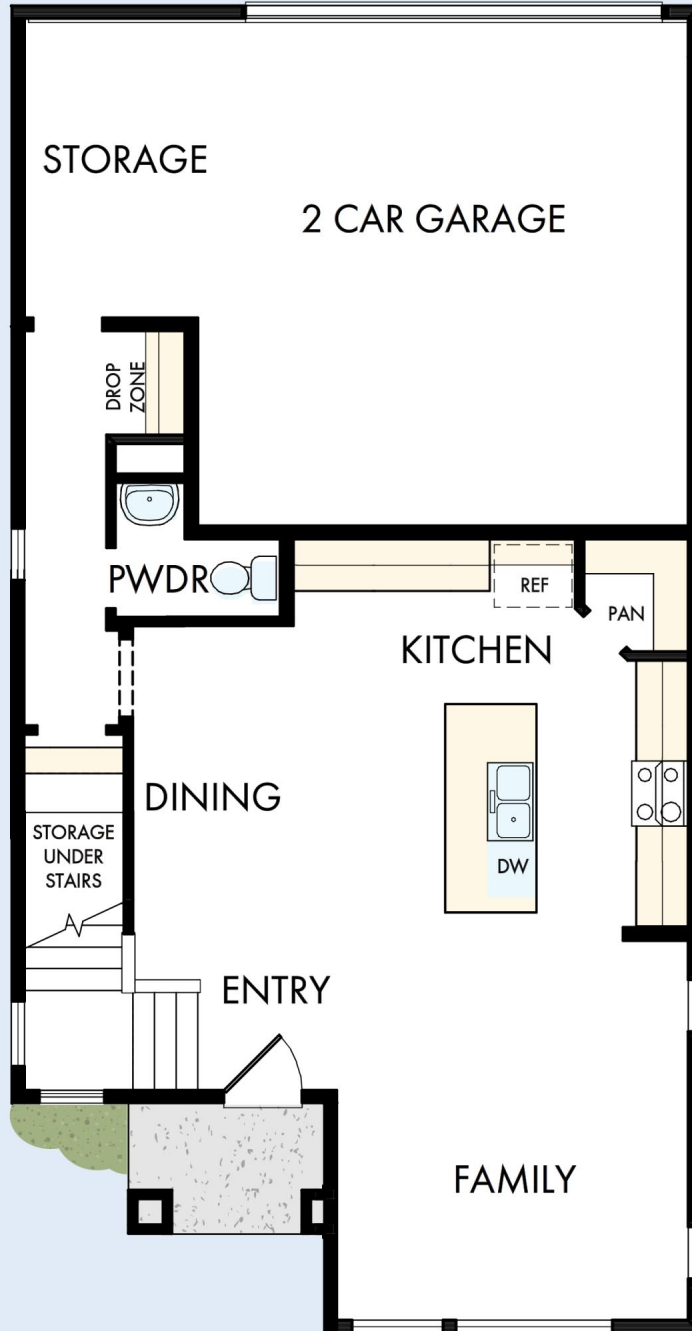

THE DEVIN

2375 W 162ND AVENUE

Exterior B

2,417 sq. ft.

3 Bedrooms

3 Full Baths

1 Half Bath

2 Car Garage

**David Weekley
Homes**

THE DEVIN

2375 W 162ND AVENUE

2,417 sq. ft. • 3 Bedrooms • 3 Full Baths • 1 Half Bath • 2 Car Garage

26540044 DEN

7/2/2026

DavidWeekleyHomes.com

THE DEVIN