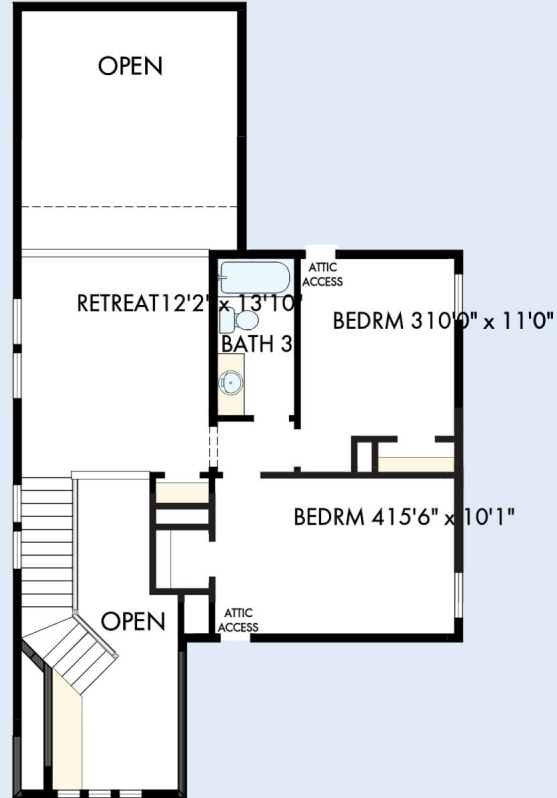

THE KILLEEN

16806 BURR OAK COLONY STREET

See a David Weekley Homes Sales Consultant for details.
Prices, plans, dimensions, features, specifications, materials,
and availability of homes or communities are subject to
change without notice or obligation. Illustrations are artist's
depictions only and may differ from completed improvements.
Copyright © 2026 David Weekley Homes - All Rights Reserved.
Hockley, TX

DavidWeekleyHomes.com