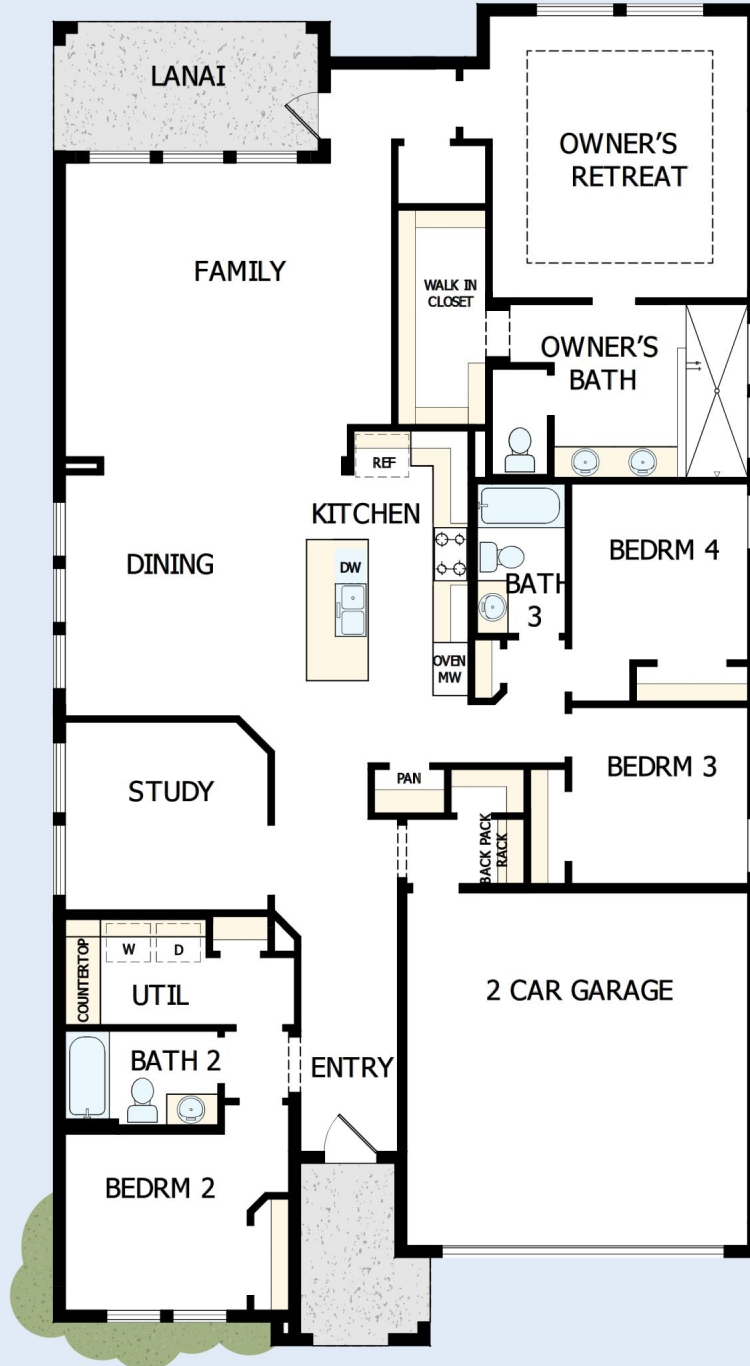

THE GLENMARK

6258 BROADFIELD AVE

Exterior B

2,307 sq. ft.

4 Bedrooms

3 Full Baths

0 Car Garage

Lauren L.

**David Weekley
Homes**

THE GLENMARK

6258 BROADFIELD AVE

2,307 sq. ft. • 4 Bedrooms • 3 Full Baths • 0 Car Garage

39460027 TAM

7/2/2024

See a David Weekley Homes Sales Consultant for details. Prices, plans, dimensions, features, specifications, materials, and availability of homes or communities are subject to change without notice or obligation. Illustrations are artist's depictions only and may differ from completed improvements. Copyright © 2024 David Weekley Homes - All Rights Reserved. Apollo Beach, FL