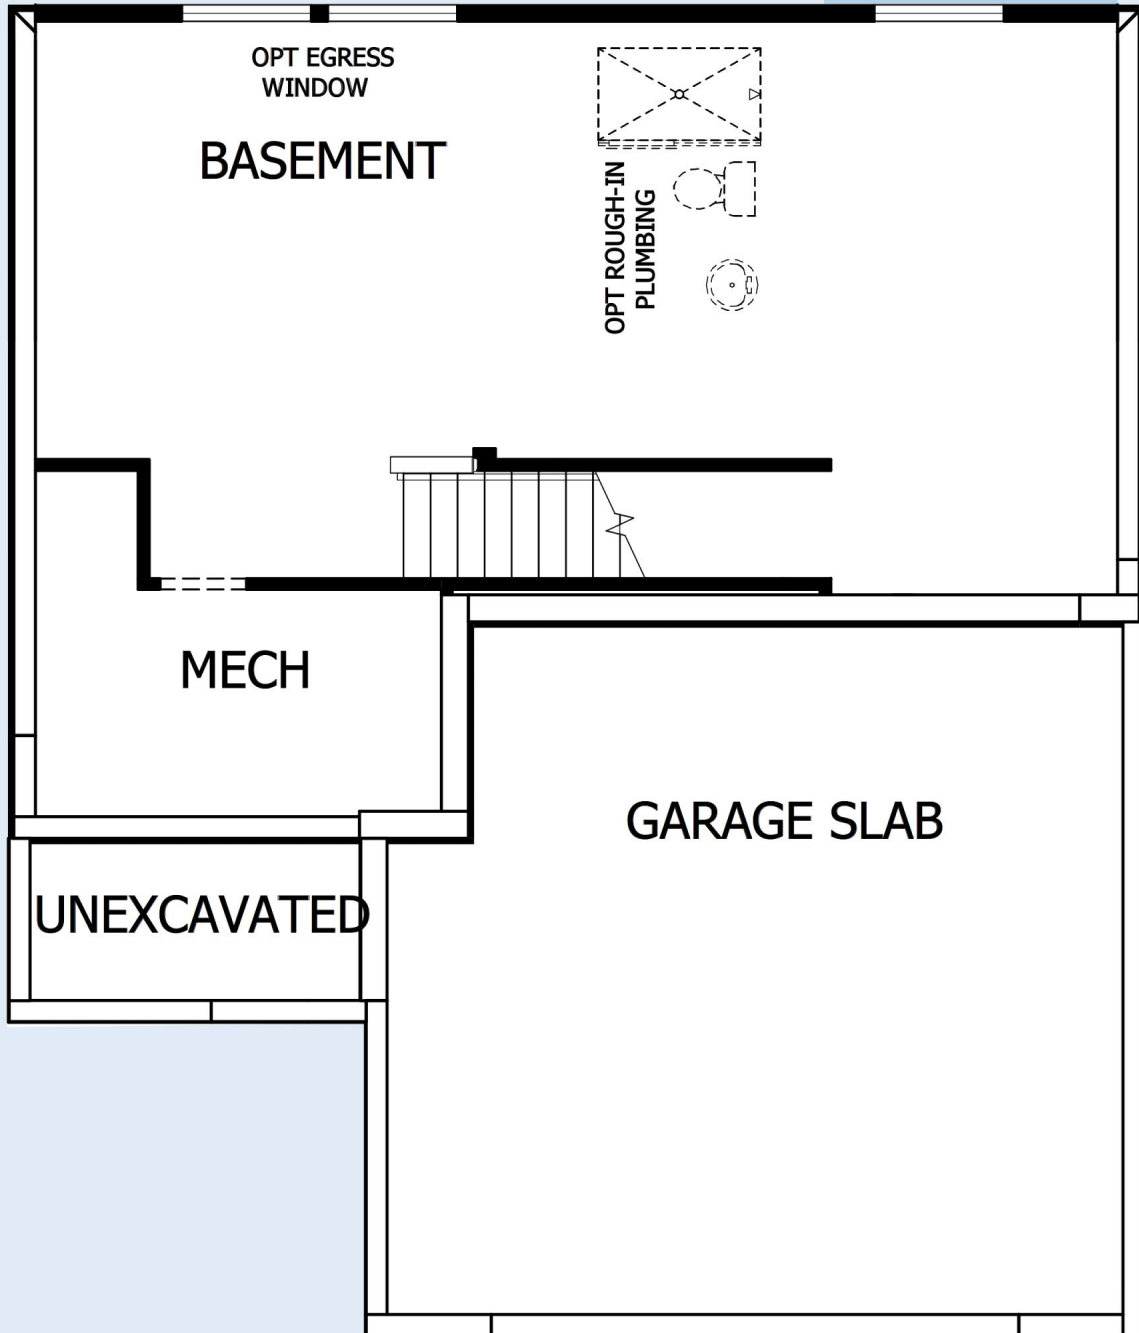

THE DAILEY

11606 MINNESOTA LANE NORTH

See a David Weekley Homes Sales Consultant for details. Prices, plans, dimensions, features, specifications, materials, and availability of homes or communities are subject to change without notice or obligation. Illustrations are artist's depictions only and may differ from completed improvements. Copyright © 2024 David Weekley Homes - All Rights Reserved. Dayton, MN

DavidWeekleyHomes.com