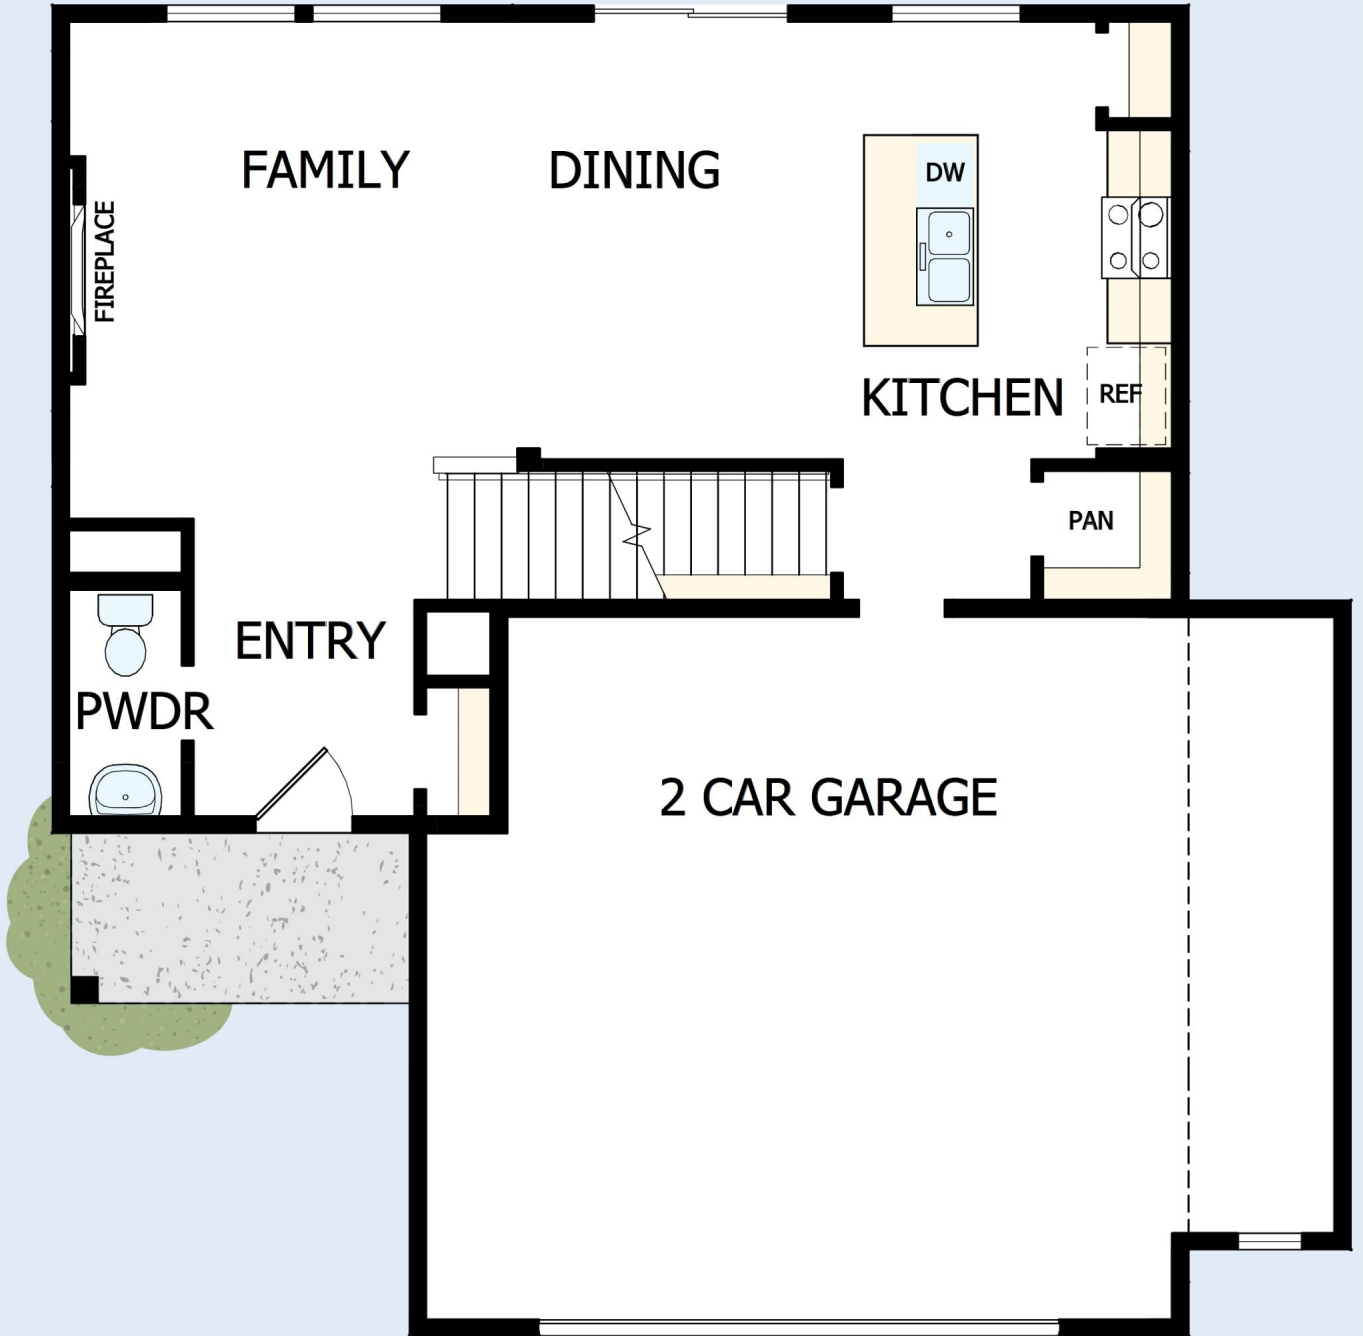

THE DAILEY

11606 MINNESOTA LANE NORTH

Exterior B

1,705 sq. ft.

3 Bedrooms

2 Full Baths

1 Half Bath

2 Car Garage

David Weekley
Homes

THE DAILEY

11606 MINNESOTA LANE NORTH

1,705 sq. ft. • 3 Bedrooms • 2 Full Baths • 1 Half Bath • 2 Car Garage

60230034 MSP

12/30/2024

DavidWeekleyHomes.com

THE DAILEY