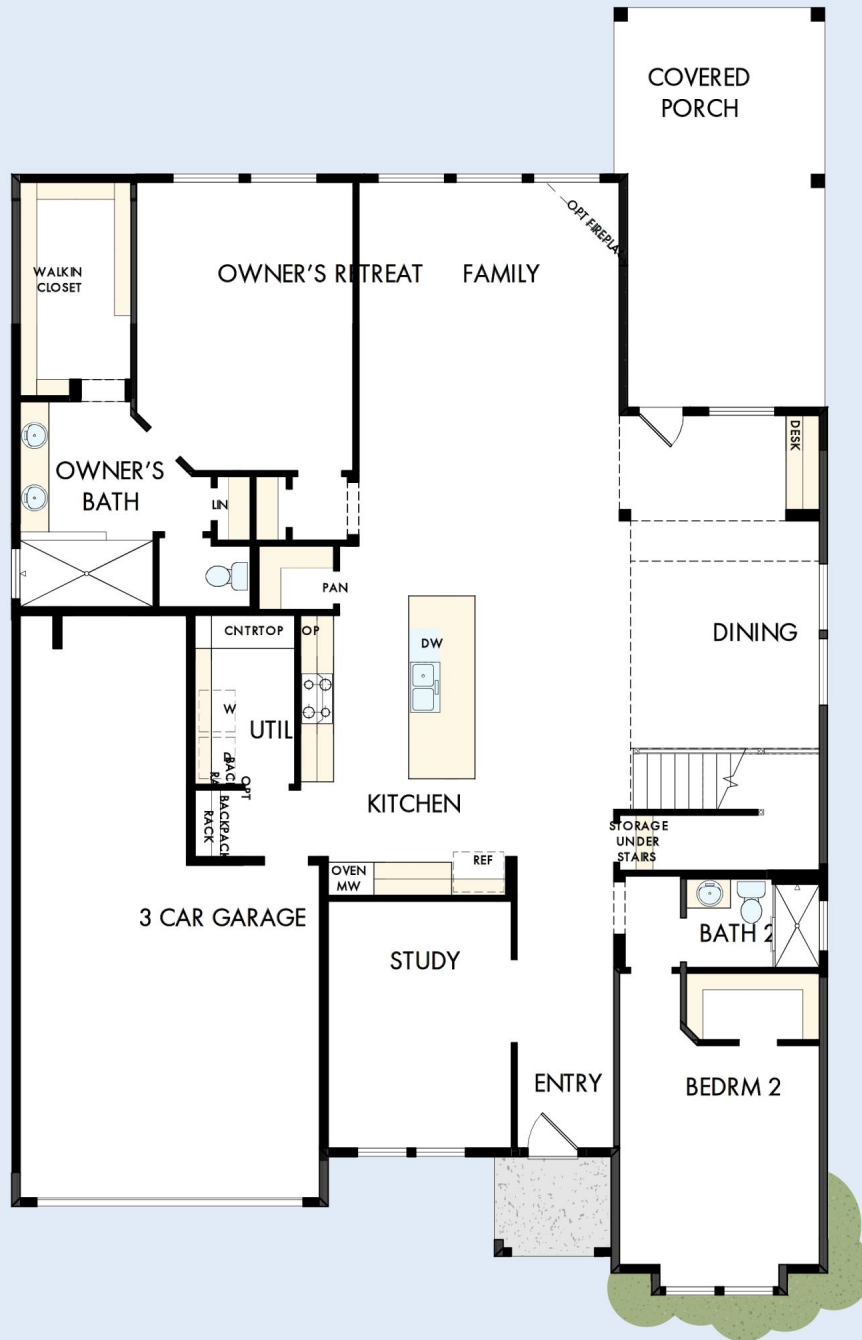

# THE GORDAN

11746 WARLOCK

# THE GORDAN

11746 WARLOCK

3,485 sq. ft. • 4 Bedrooms • 3 Full Baths • 3 Car Garage

24060123 SAN

2/26/2026

DavidWeekleyHomes.com