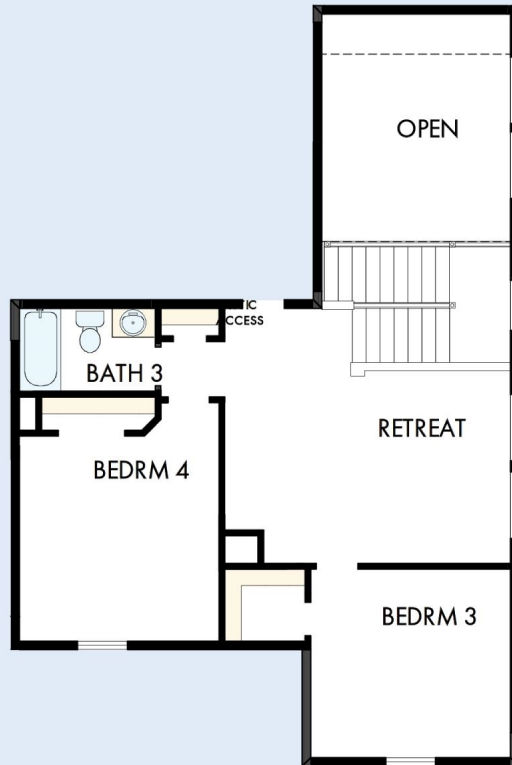

THE GORDAN

11746 WARLOCK

See a David Weekley Homes Sales Consultant for details.
Prices, plans, dimensions, features, specifications, materials,
and availability of homes or communities are subject to
change without notice or obligation. Illustrations are artist's
depictions only and may differ from completed improvements.
Copyright © 2026 David Weekley Homes - All Rights Reserved.
San Antonio, TX

DavidWeekleyHomes.com